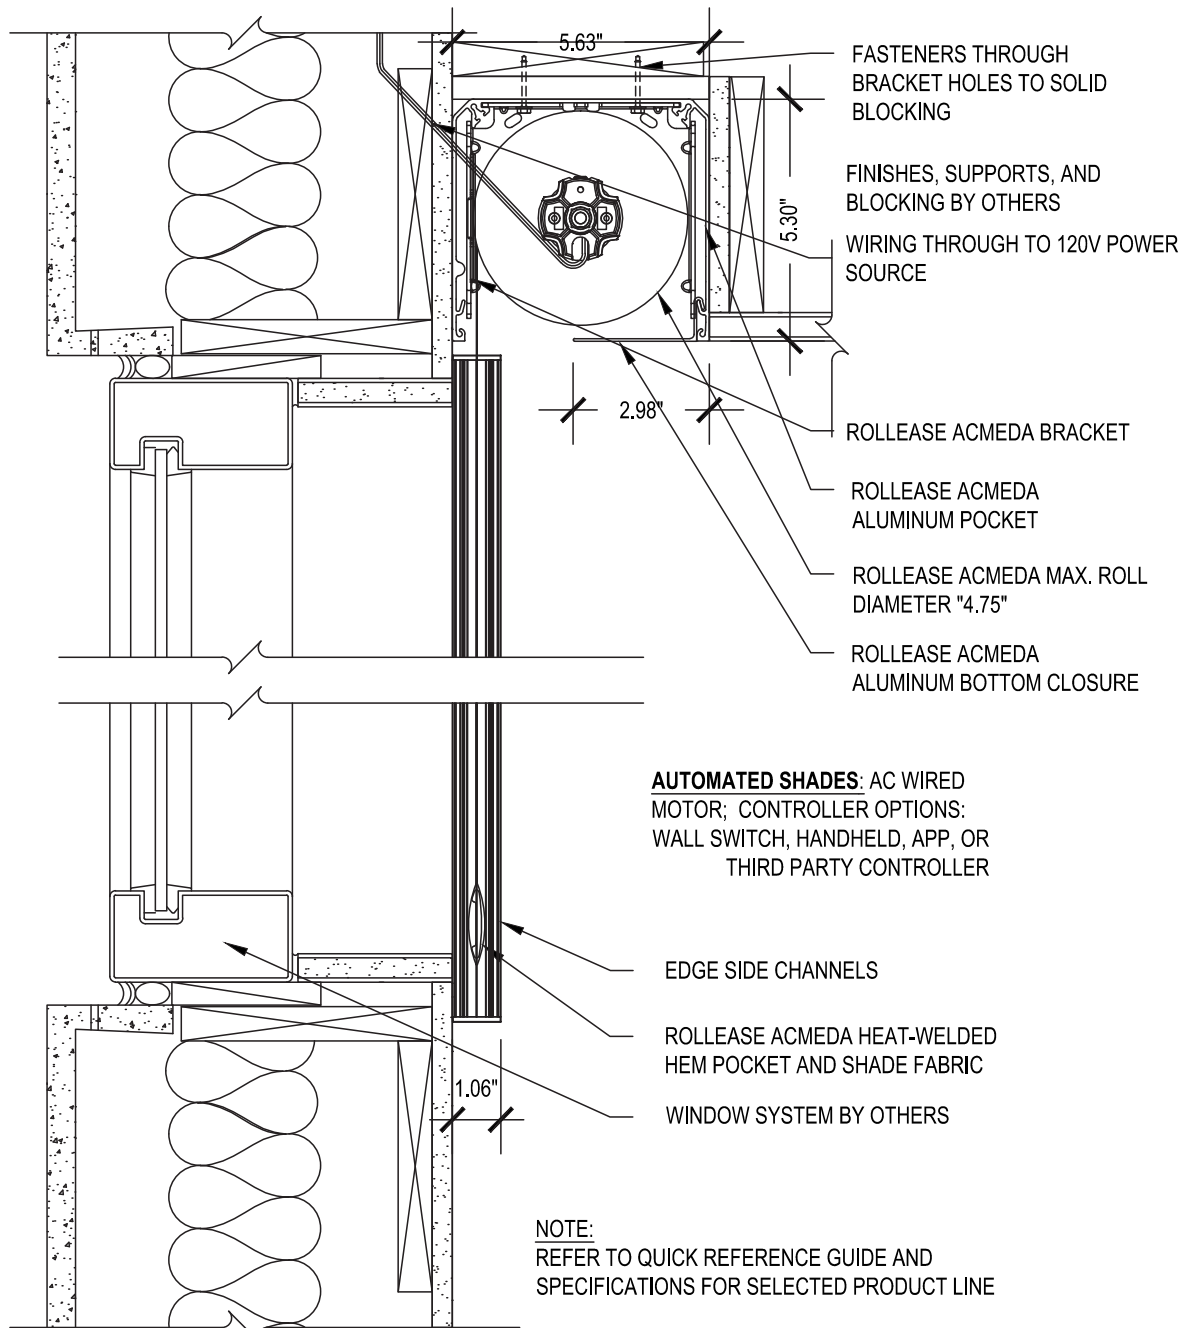

Single 5 Inch Pocket

SCALE: 3"=1'-0" 120V AC MOTOR CONTROL

Ceiling Mount - Edge

Issue Date: 08.01.2021

ROLLEASE ACMEDA
CONTRACT