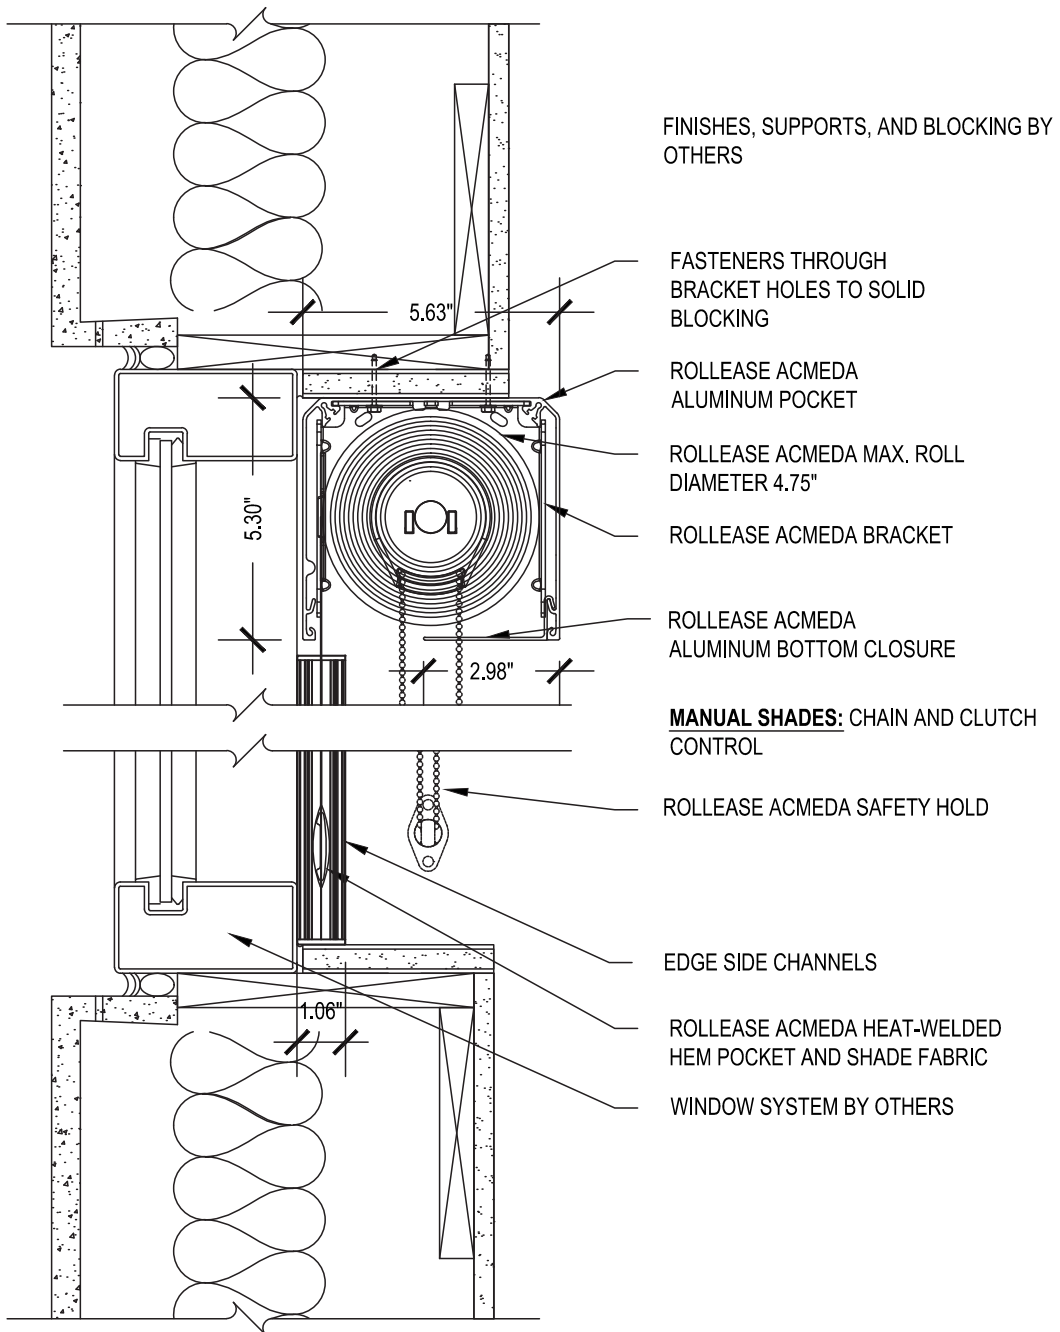

CONTRACT | SERIES ONE

Single 5 Inch Pocket

SCALE: 3"=1'-0" MANUAL CONTROL

Punch Window Header Mount - Edge

Issue Date: 08.01.2021

ROLLEASE ACMEDA
CONTRACT