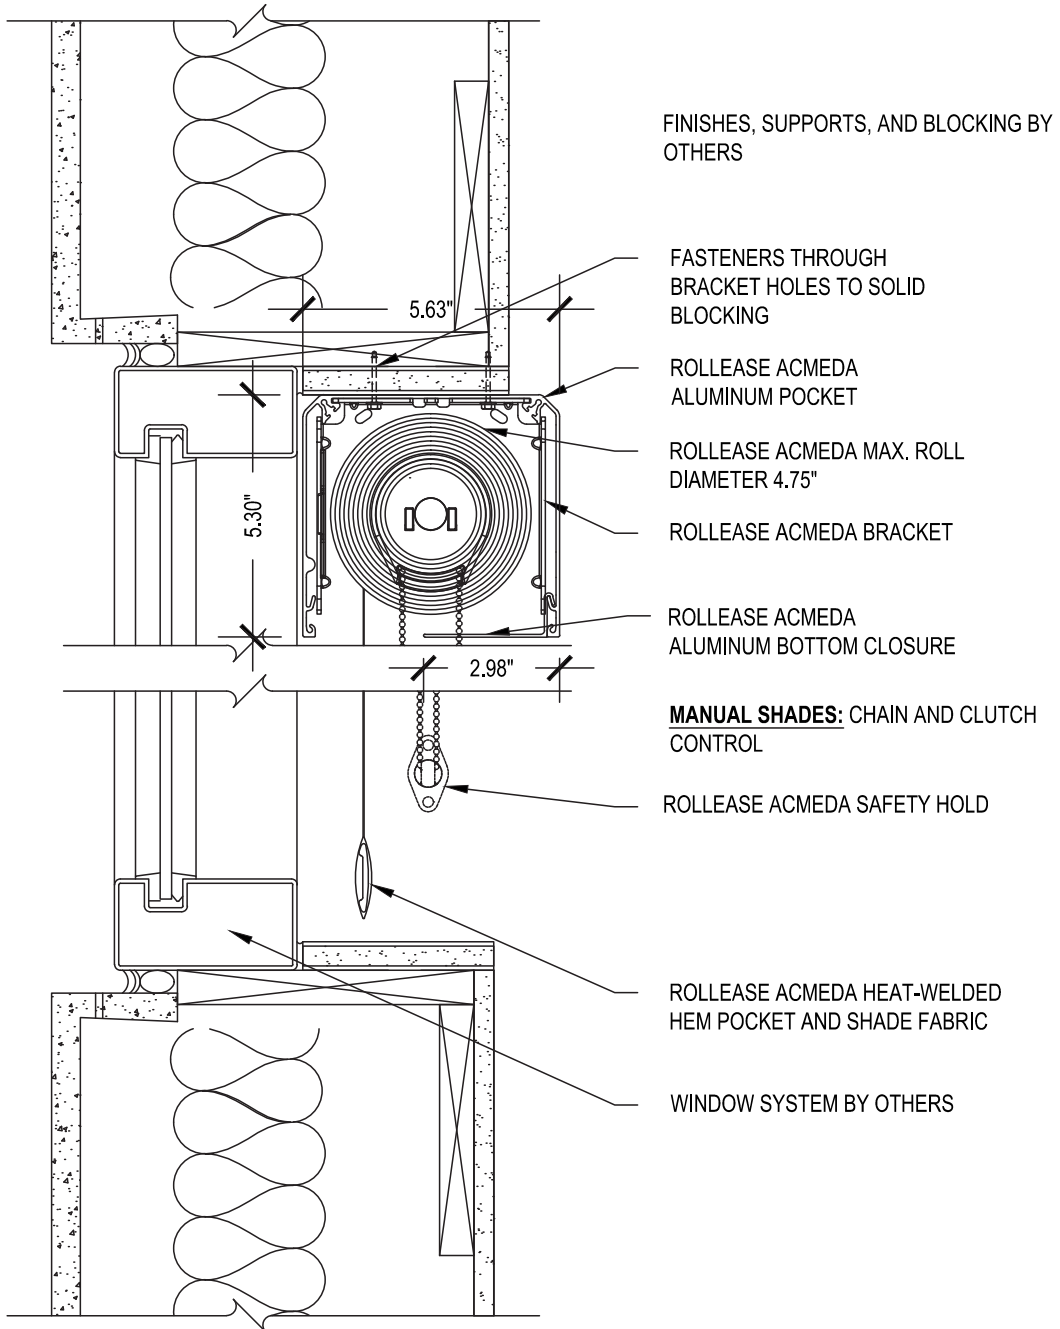

CONTRACT | SERIES ONE

Single 5 Inch Pocket

SCALE: 3"=1'-0" MANUAL CONTROL

Punch Window Header Mount

Issue Date: 08.01.2021

ROLLEASE ACMEDA
CONTRACT