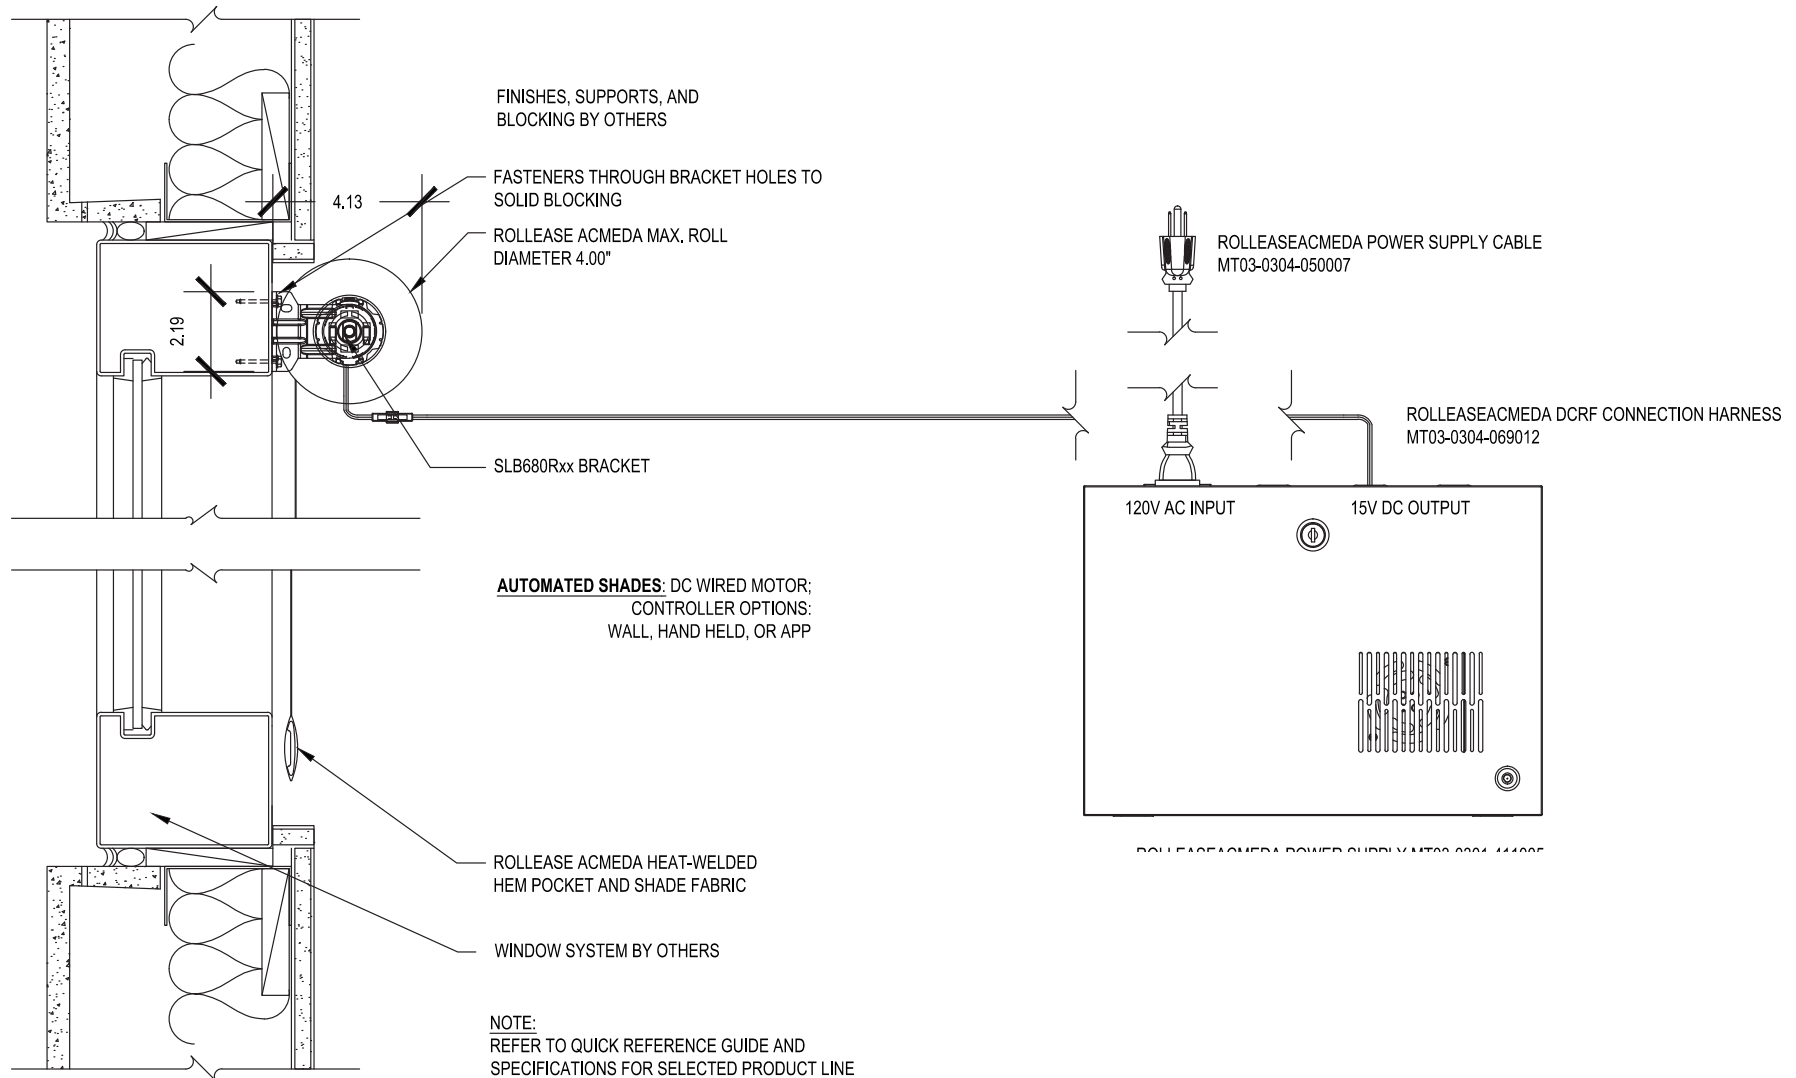

Large Exposed Roll Single

SCALE: 3"=1'-0" LOW VOLTAGE MOTOR

Curtain Wall Face Mount

Issue Date: 08.01.2021

ROLLESE ACMEDA
CONTRACT