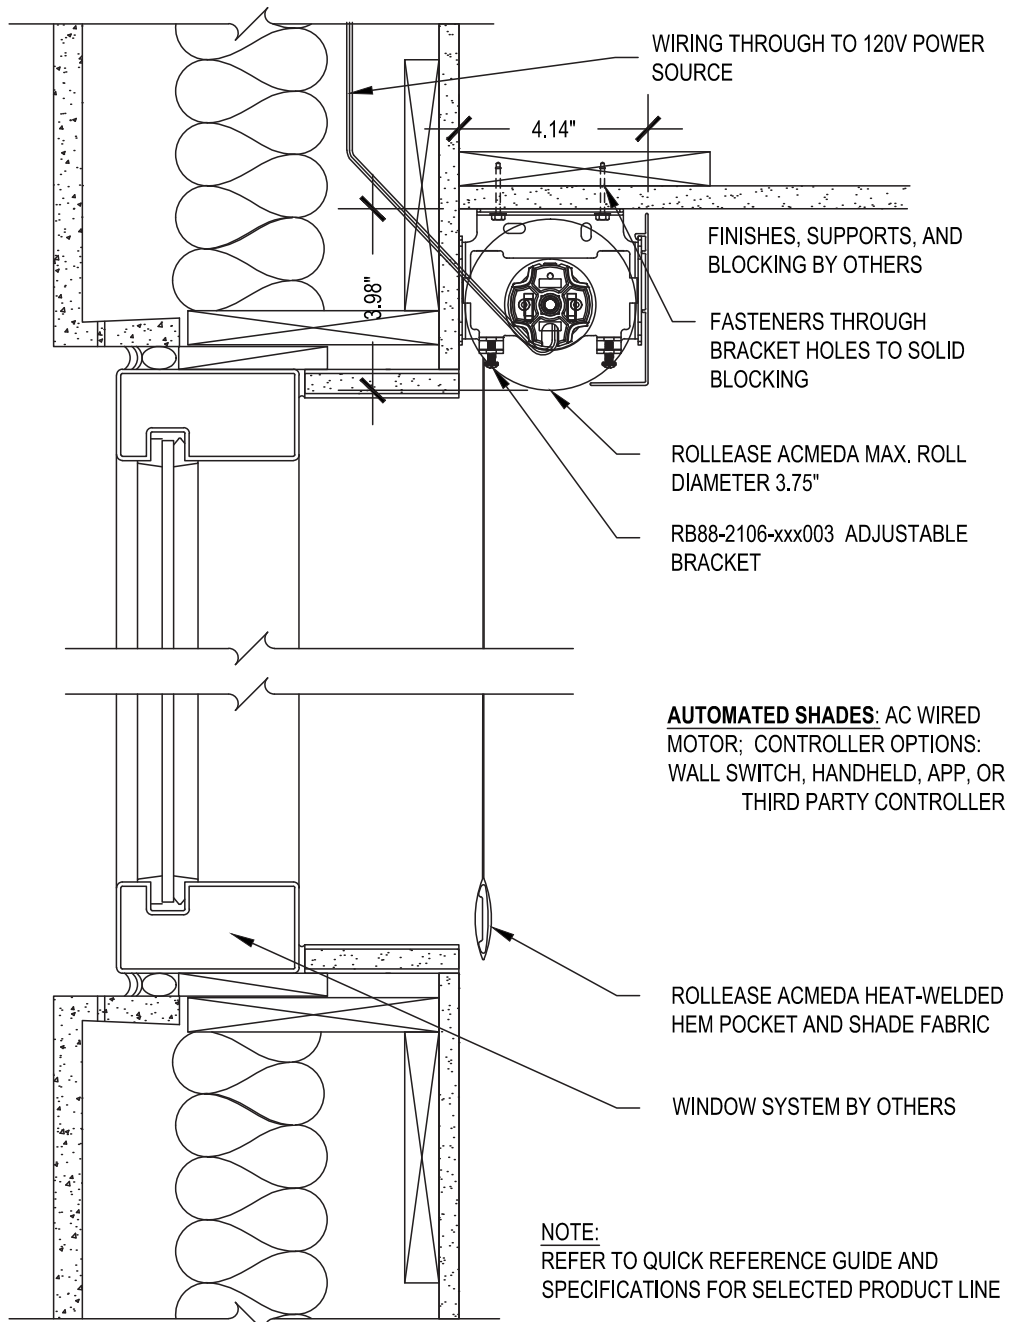

# Medium 4 Inch Fascia Single

SCALE: 3"=1'-0" 120V AC MOTOR CONTROL

## Ceiling Mount

Issue Date: 08.01.2021

**ROLLEASE ACMEDA**  
**CONTRACT**