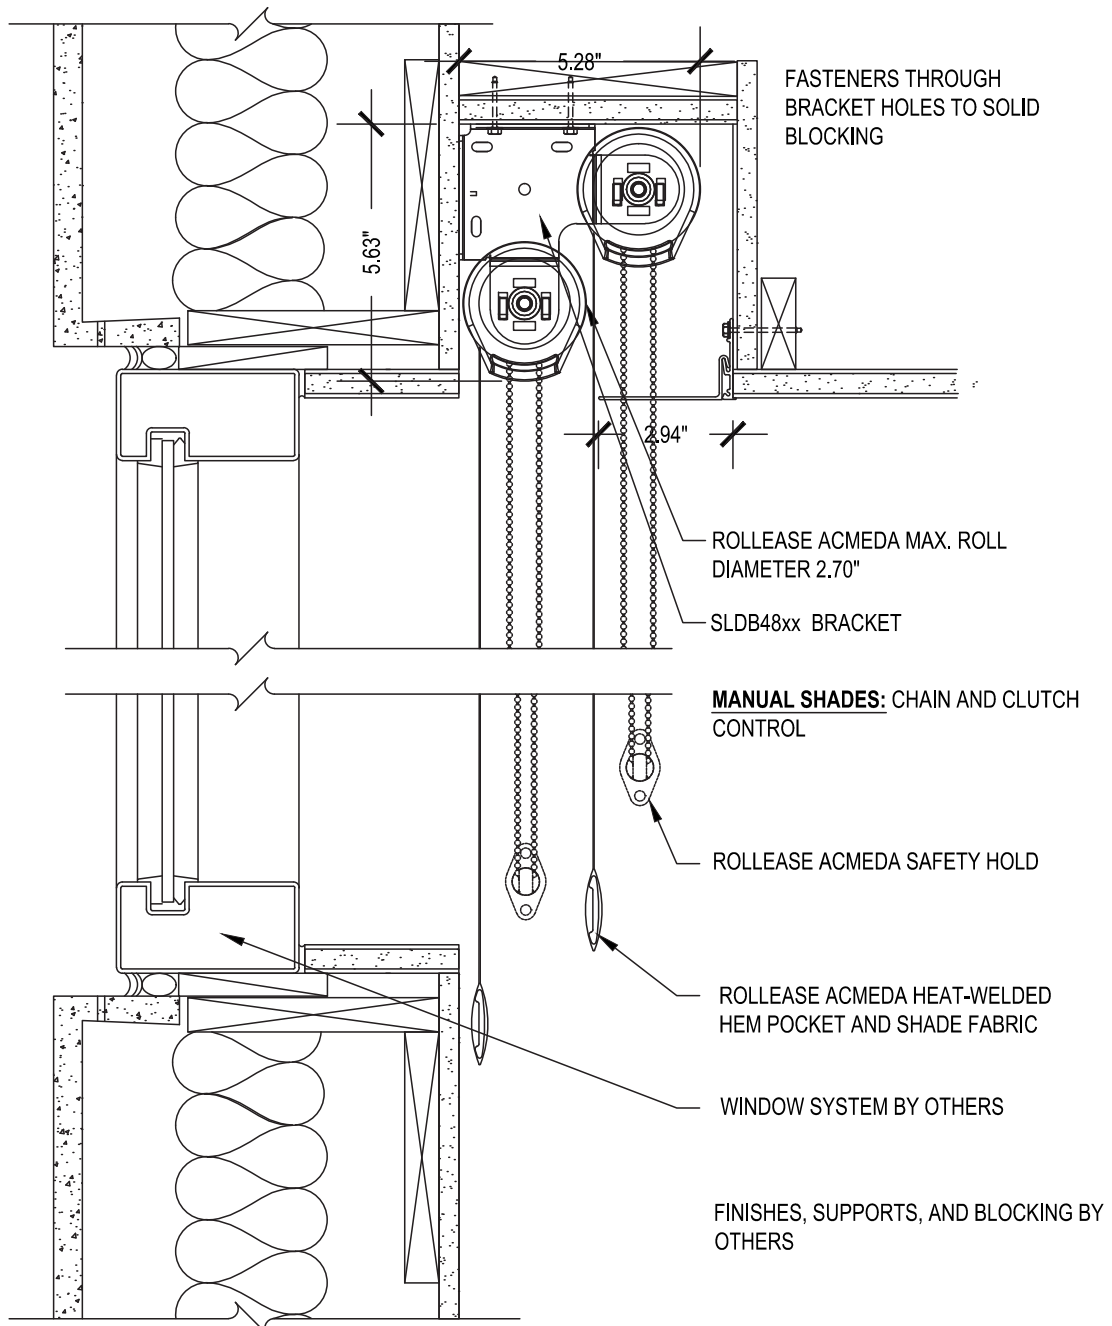

Medium Exposed Roll Dual

SCALE: 3"=1'-0" MANUAL CONTROL

Drywall Pocket

Issue Date: 08.01.2021

ROLLEASE ACMEDA
CONTRACT