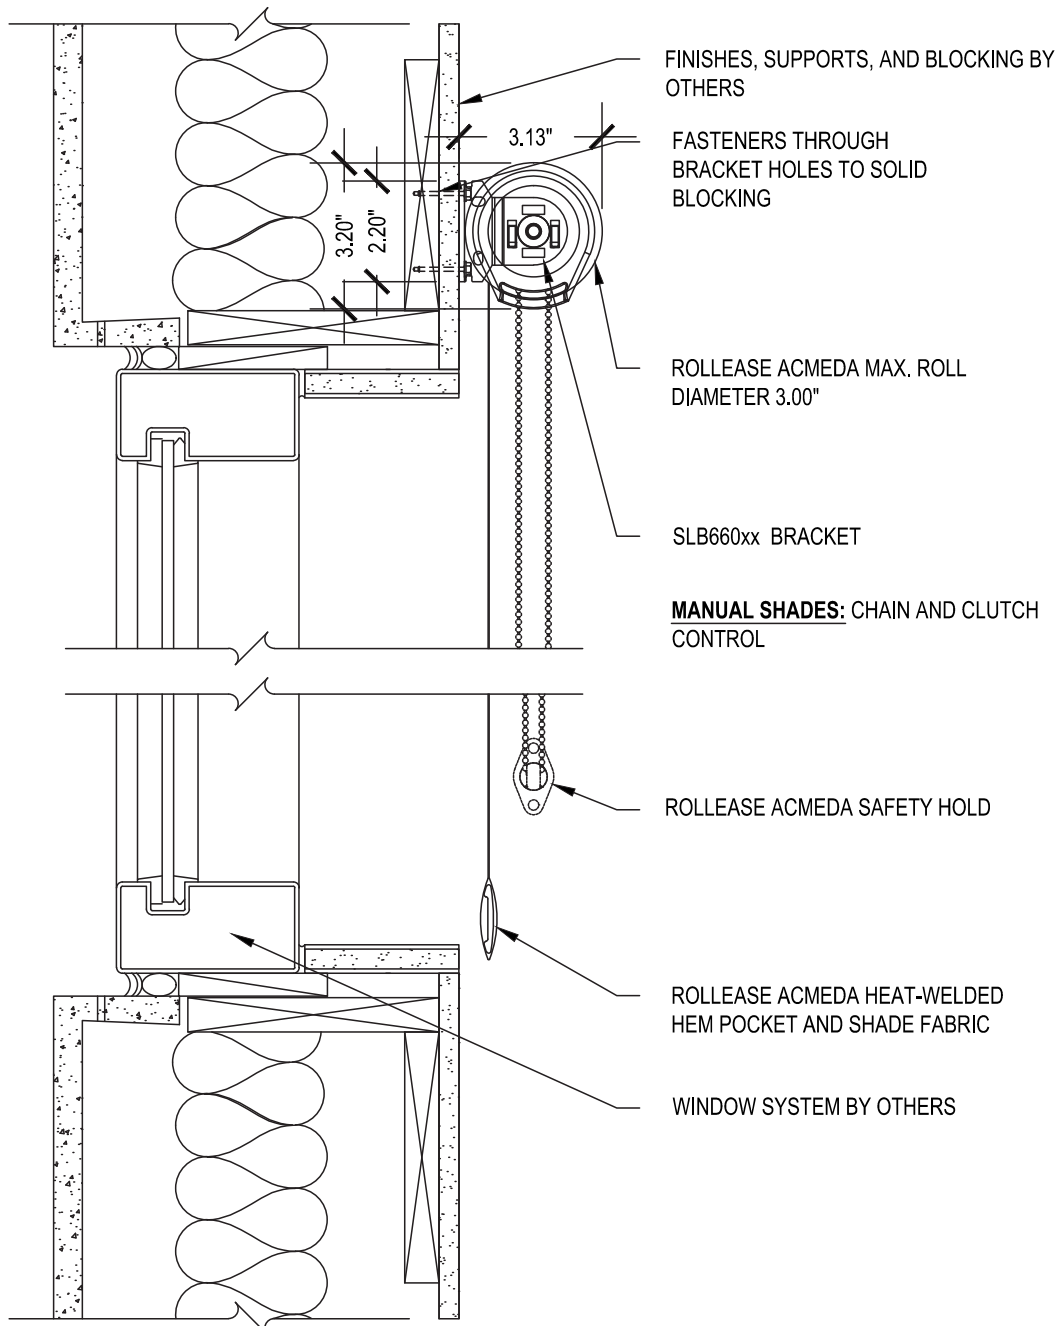

# Medium Exposed Roll Single

SCALE: 3"=1'-0" MANUAL CONTROL

Wall Mount

Issue Date: 08.01.2021

**ROLLEASE ACMEDA**  
**CONTRACT**